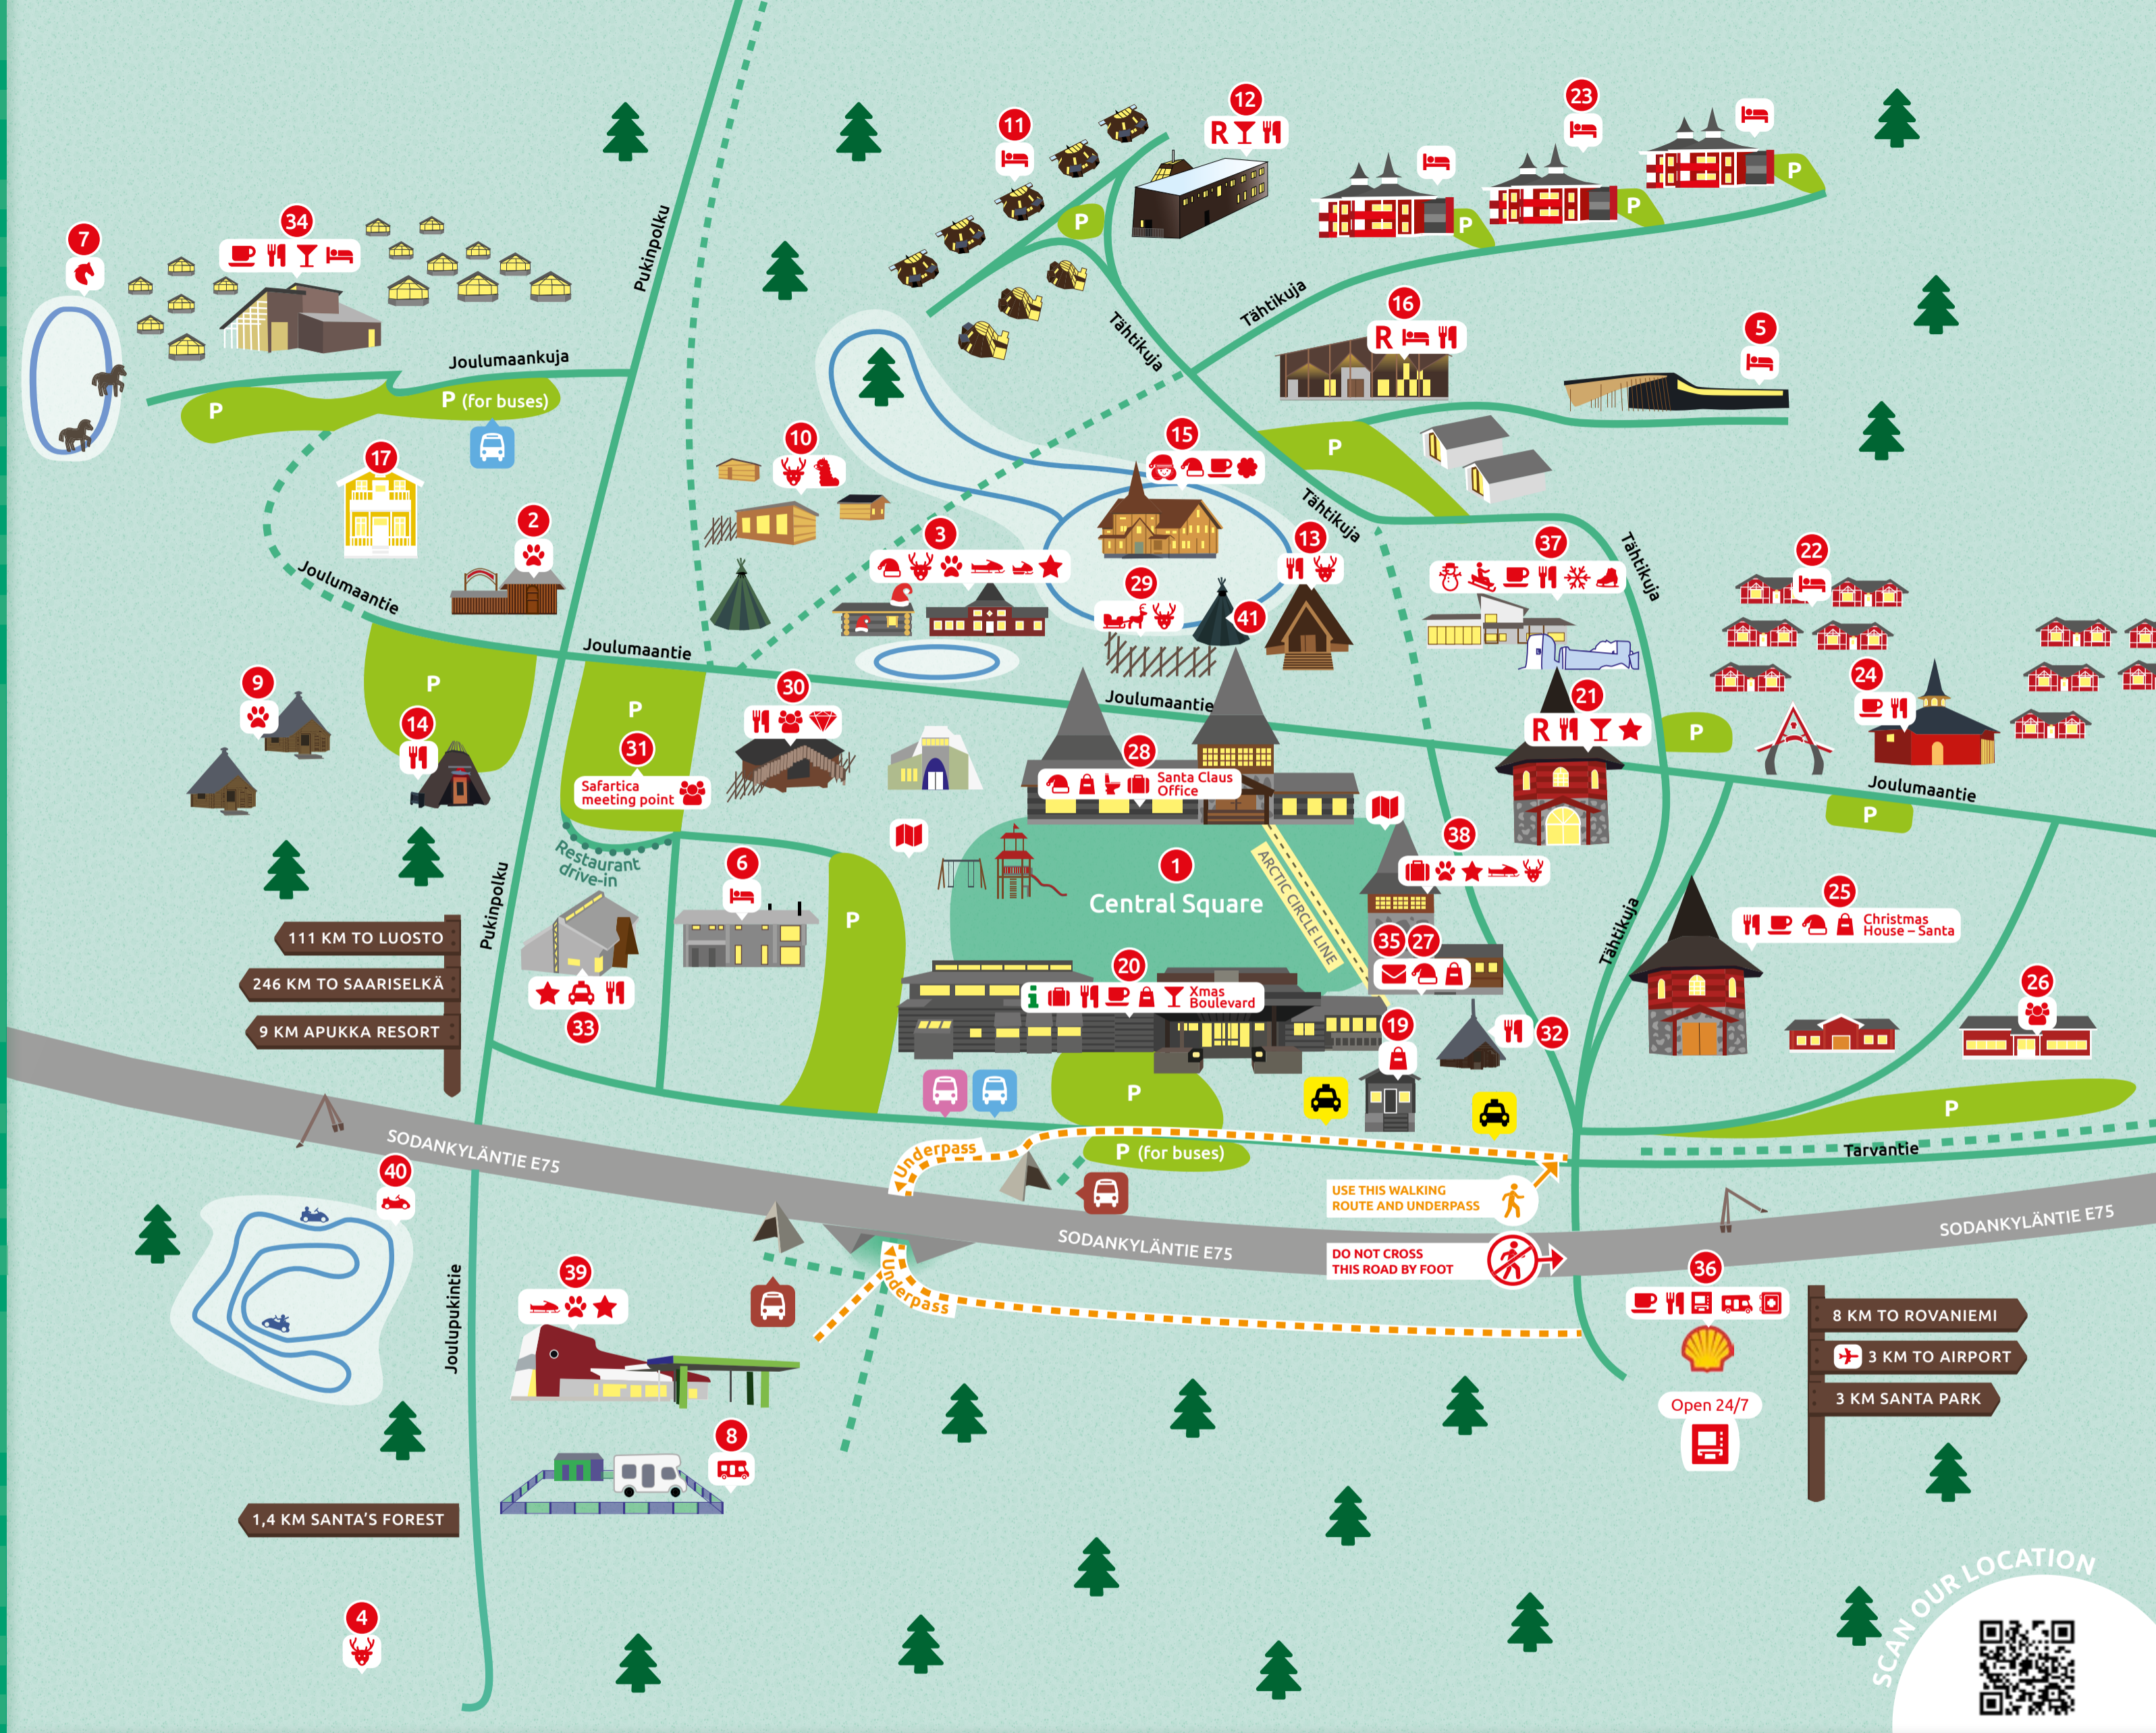

- |               |         |               |          |                  |                |                       |   |                          |                        |
|---------------|---------|---------------|----------|------------------|----------------|-----------------------|---|--------------------------|------------------------|
| Walking route | Toilets | Luggage       | Bar      | Elves            | Snowmen        | Snowmobiles           | Sledding                                      | Airport                  | Long-distance bus stop |
| Road          | Mailbox | Reception     | Reindeer | Mrs. Santa Claus | Snowtrain      | Mini snowmobile track | ATM   | Taxi                     | Stop for bus number 8  |
| Parking       | Map     | Accommodation | Huskies  | Reindeer sleigh  | Shopping       | Ice karting           | Caravan site                                  | Taxi Lähitaksi Rovaniemi | Santa Claus Bus        |
| Information   | Cafe    | Restaurant    | Horses   | Alpacas          | Hiking         | Meetings              | Safari House (huskies, reindeer, snowmobiles) | Pharmacy cabinet         |                        |
|               |         |               |          | Gold panning     | Snow & Ice art | Ice skating           |   |                          |                        |