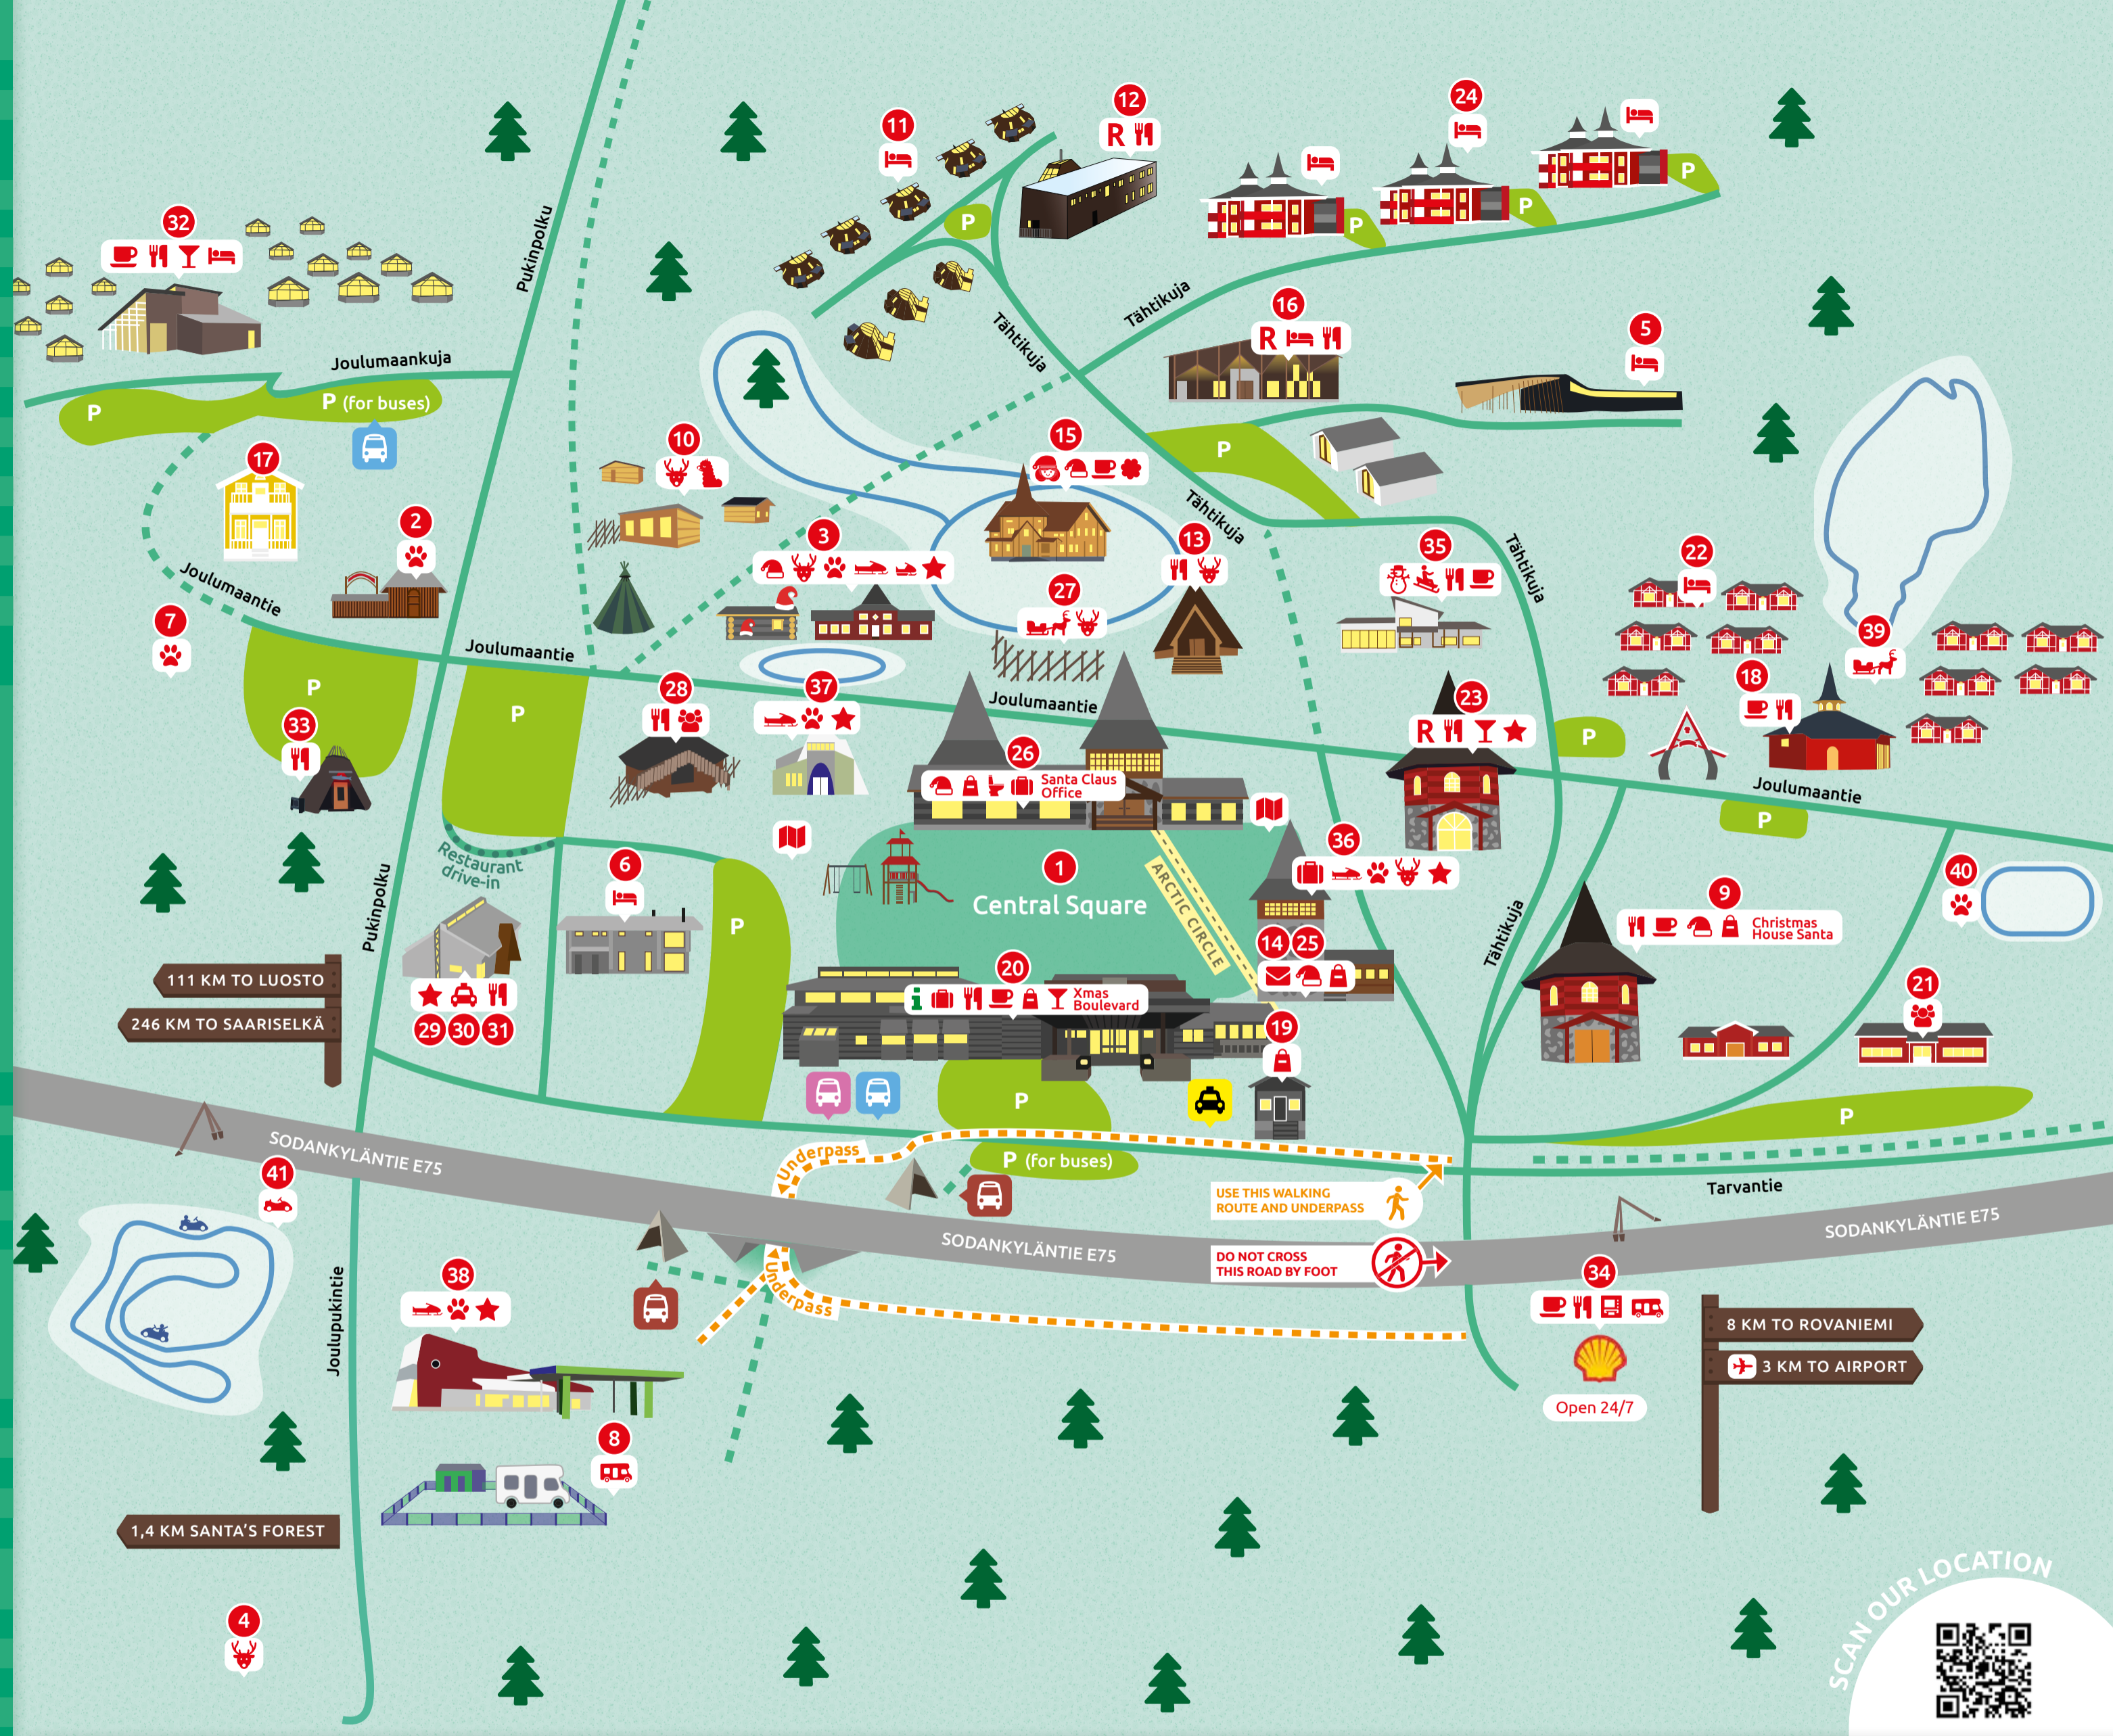

- | | | | | | | | | | |
|---------------|-------------|---------------|----------|------------------|-----------|-----------------------|---|---------------------------|------------------------|
| Walking route | Information | Luggage | Cafe | Elves | Snowmen | Snowmobiles | Sledding | Airport | Long-distance bus stop |
| Road | Toilets | Reception | Bar | Mrs. Santa Claus | Snowtrain | Mini Snowmobile track | ATM | Taxi | Stop for bus number 8 |
| Parking | Mailbox | Accommodation | Reindeer | Reindeer sleigh | Shopping | Ice karting | Caravan site | Taxi: Lähitaksi Rovaniemi | Santa Claus Bus |
| | Map | Restaurant | Huskies | Alpacas | Hiking | Meetings | Safari House (huskies, reindeer, snowmobiles) | Shell | |